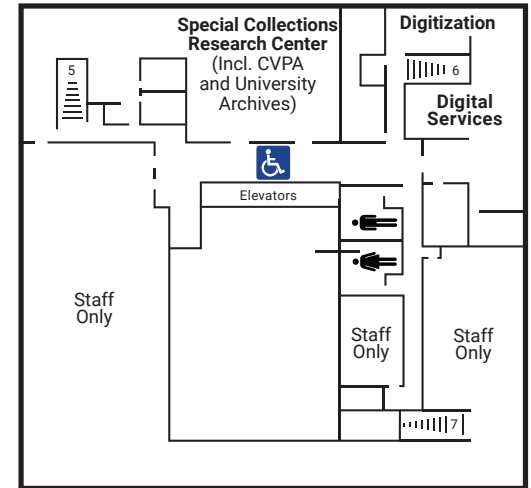

Library Floor Plans

1st and 2nd Floors

1st floor
North Wing

Lower Level
(North Wing only)

1st floor
South Wing

2nd floor
North Wing

Key:

- Computers, Fresno State login required
- Computers, for guests, limited applications
- Computers, for Library catalog search only
- Printer/Copier
- Color Printer/Copier
- Restrooms
- Disabled Assembly Area (for emergency evacuations)
- PHIL Stations: Add \$ to your card

2nd floor
South Wing

Library Floor Plans

3rd and 4th Floors

3rd floor
North Wing

4th floor
South Wing

3rd floor
South Wing

Key:

-  Computers, Fresno State login required
-  Computers, for guests, limited applications
-  Computers, for Library catalog search only
-  Printer/Copier
-  Color Printer/Copier
-  Restrooms