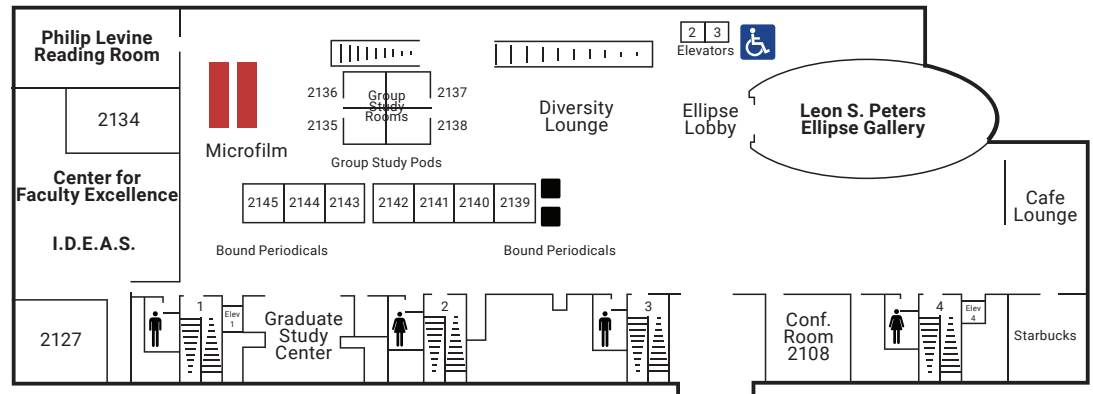

Library Floor Plans

1st and 2nd Floors

1st floor
North Wing

Lower Level
(North Wing only)

1st floor
South Wing

2nd floor
North Wing

Key:

- Computers, Fresno State login required
- Computers, for guests, limited applications
- Computers, for Library catalog search only
- Printer/Copier
- Color Printer/Copier
- Restrooms
- Disabled Assembly Area (for emergency evacuations)
- PHIL Stations: Add \$ to your card

2nd floor
South Wing

Library Floor Plans

3rd and 4th Floors

3rd floor
North Wing

4th floor
South Wing

3rd floor
South Wing

Key:

-  Computers, Fresno State login required
-  Computers, for guests, limited applications
-  Computers, for Library catalog search only
-  Printer/Copier
-  Color Printer/Copier
-  Restrooms