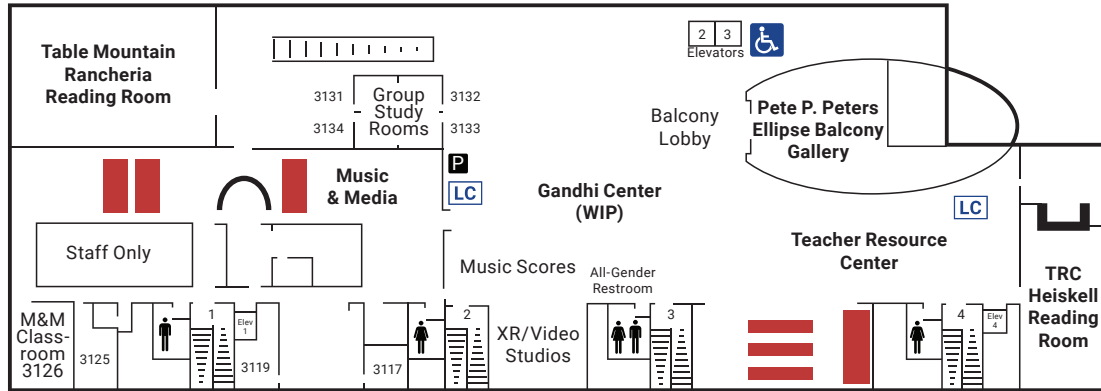

Library Floor Plans

1st and 2nd Floors

1st floor
North Wing

Lower Level
(North Wing only)

1st floor
South Wing

2nd floor
North Wing

Key:

- Computers, Fresno State login required
- Computers, for guests, limited applications
- Computers, for Library catalog search only
- Printer/Copier
- Color Printer/Copier
- Restrooms
- Disabled Assembly Area (for emergency evacuations)
- PHIL Stations: Add \$ to your card

2nd floor
South Wing

Library Floor Plans

3rd and 4th Floors

3rd floor
North Wing

4th floor
South Wing

3rd floor
South Wing

Key:

-  Computers, Fresno State login required
-  Computers, for guests, limited applications
-  Computers, for Library catalog search only
-  Printer/Copier
-  Color Printer/Copier
-  Restrooms