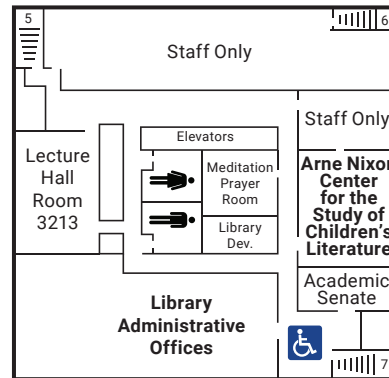

Library Floor Plans

1st and 2nd Floors

1st floor
North Wing

Lower Level
(North Wing only)

1st floor
South Wing

2nd floor
North Wing

Key:

- Computers, Fresno State login required
- Computers, for guests, limited applications
- Computers, for Library catalog search only
- Printer/Copier
- Color Printer/Copier
- Restrooms
- Disabled Assembly Area (for emergency evacuations)
- PHIL Stations: Add \$ to your card

2nd floor
South Wing

Library Floor Plans

3rd and 4th Floors

3rd floor
North Wing

4th floor
South Wing

3rd floor
South Wing

Key:

-  Computers, Fresno State login required
-  Computers, for guests, limited applications
-  Computers, for Library catalog search only
-  Printer/Copier
-  Color Printer/Copier
-  Restrooms