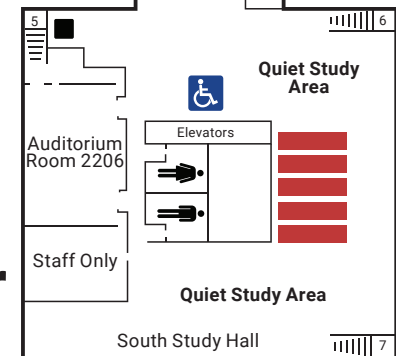

Library Floor Plans

1st and 2nd Floors

1st floor
North Wing

Lower Level
(North Wing only)

1st floor
South Wing

2nd floor
North Wing

Key:

- Computers, Fresno State login required
- Computers, for guests, limited applications
- Computers, for Library catalog search only
- Printer/Copier
- Color Printer/Copier
- Restrooms
- Disabled Assembly Area (for emergency evacuations)
- PHIL Stations: Add \$ to your card

2nd floor
South Wing

Library Floor Plans

3rd and 4th Floors

3rd floor
North Wing

4th floor
South Wing

3rd floor
South Wing

Key:

-  Computers, Fresno State login required
-  Computers, for guests, limited applications
-  Computers, for Library catalog search only
-  Printer/Copier
-  Color Printer/Copier
-  Restrooms